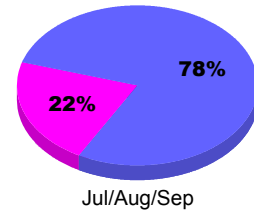

Membership Results
2012-2013

Membership
2011-2012

Month	Net Memb Goal	Actual New Memb	Actual Dropped Memb	Gain/Loss of Memb	Gain/Loss of Memb
Jul/Aug/Sep	30	49	-34	15	63
Totals	30	49	-34	15	63

Membership Results 2012-2013

Goal, New, Dropped, Gain/Loss

Comparison of Membership Gain/Loss

Current Year Compared to the Previous Year

Gender Comparison 2012-2013

Male Female