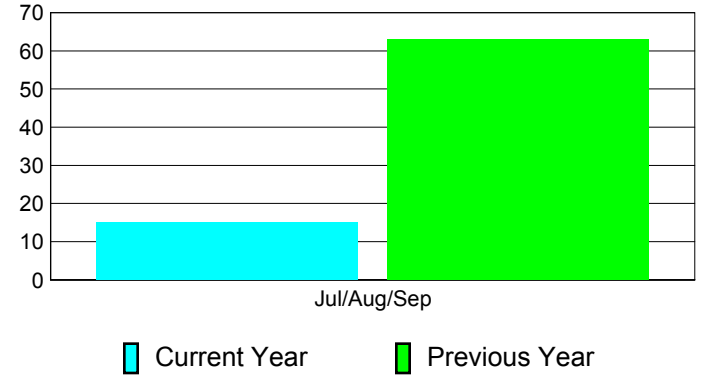

Membership Results
2012-2013

Membership
2011-2012

Month	Net Memb Goal	Actual New Memb	Actual Dropped Memb	Gain/Loss of Memb	Gain/Loss of Memb
Jul/Aug/Sep	30	49	-34	15	63
Totals	30	49	-34	15	63

Membership Results 2012-2013

Goal, New, Dropped, Gain/Loss

Comparison of Membership Gain/Loss

Current Year Compared to the Previous Year

Gender Comparison 2012-2013

Male Female