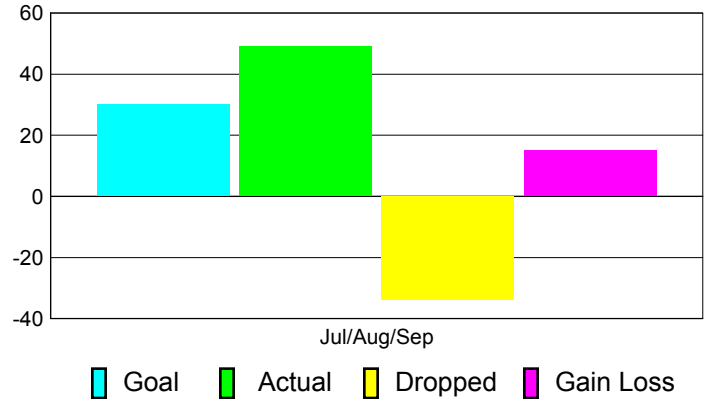

Membership Results 2012-2013

Goal, New, Dropped, Gain/Loss