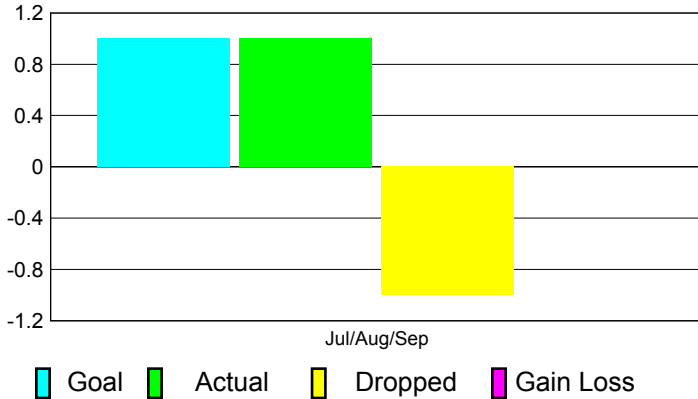

2012-2013 GMT Reports for District (or Undistricted) **District 305 N2**

GMT: VINOD KHANNA

Location: PAKISTAN

GMT CA: 6

CLUBS

Club Results
2012-2013

Clubs
2011-2012

Month	New Club Goal	Actual New Clubs	Actual Dropped Clubs	Gain/Loss of Clubs	Gain/Loss of Clubs
Jul/Aug/Sep	1	1	-1	0	0
Totals	1	1	-1	0	0

Club Results 2012-2013

Goal, New, Dropped, Gain/Loss

Comparison of Club Gain/Loss

Current Year Compared to the Previous Year

YTD Status Quo Clubs 2012-2013

Status Quo Clubs Compared to Status Quo Members

MEMBERSHIP